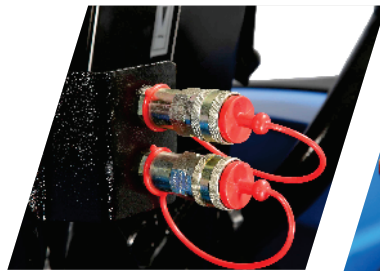

# Solis

**THE TOUGHEST  
PERFORMER  
FOR YOUR FIELD**

**Solis 75  
Compact**

**DYNAMIC  
2WD & 4WD**

**EXTRAORDINARY  
4 CYLINDER ENGINE**

**STRONG BUILT  
HEAVY DUTY TRACTOR**

**REVERSE SYNCHRO  
SHUTTLE FEATURE**

## Solis 75 Compact

FEATURES	SOLIS 75 COMPACT
Model Description	SOLIS 75 COMPACT
<b>ENGINE</b>	
Engine Type	4 Cylinder turbo Charged Engine
HP Category	75
No. of Cylinders	4
Aspiration	Turbo Charged
Cubic Capacity (cc)	3707
Rated RPM (+/-25mm)	2000
Air cleaner	Dry Air Cleaner with Clogging sensor
Cold Start	Yes
Max Torque (Nm)	278@1200 RPM
Exhaust	Underhood Downdraft silencer Underhood Upward
<b>TRANSMISSION</b>	
Drive	2WD/4WD
Clutch	Double Clutch
Gearbox	12F+12R-Standard, 12F+12R- Creeper
Front Axle	2WD/4WD
Transmission	Synchromesh
<b>SPEED (FORWARD)</b>	
Maximum Speed (Km/Hr)	33.29@2000
Minimum Speed (Km/Hr)	1.48@2000
<b>BRAKES</b>	
Brakes	Oil Immeresed Brake
Type of actuation	Mechanical
Parking Brake	Indipendant Type
<b>DIFFERENTIAL LOCK</b>	
Differential lock	Yes, Foot Operated
<b>PTO</b>	
PTO (rpm)	540
PTO (actuation)	Mechanical
<b>STEERING</b>	
Steering	Power
<b>ELECTRICAL</b>	
Battery	12V, 110 AH
Alternator	12V, 90Amp
Seven pin trailer socket	Yes
<b>HYDRAULICS</b>	
3 point linkage	CAT-II
Stay Bars	Adjustable
Hydraulic lifting capacity	2500 Kg
Auxiliary hydraulic circuit	2SA/2DA
Lift rods	Yes